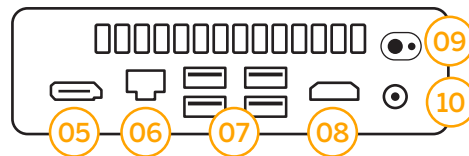

# DFUSION MINI AIR 4

4 channel device

**01** • Power button **02** • USB 3.0 connections **03** • Audio input **04** • Audio output **05** • Display port **06** • RJ45 network connector 10/100/1000 **07** • USB 3.0 connections **08** • HDMI port **09** • Kensington security connector **10** • DC power connector