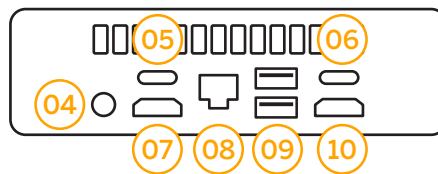

DFUSION MINI AIR 24

4 to 24 channel device

01 - USB 3.0 connections **02** - Audio input **03** - Power button **04** - DC Power connector
05 - USB type C **06** - USB type C **07** - HDMI port **08** - RJ45 network connector
10/100/1000 **09** - USB 3.0 connections **10** - HDMI port