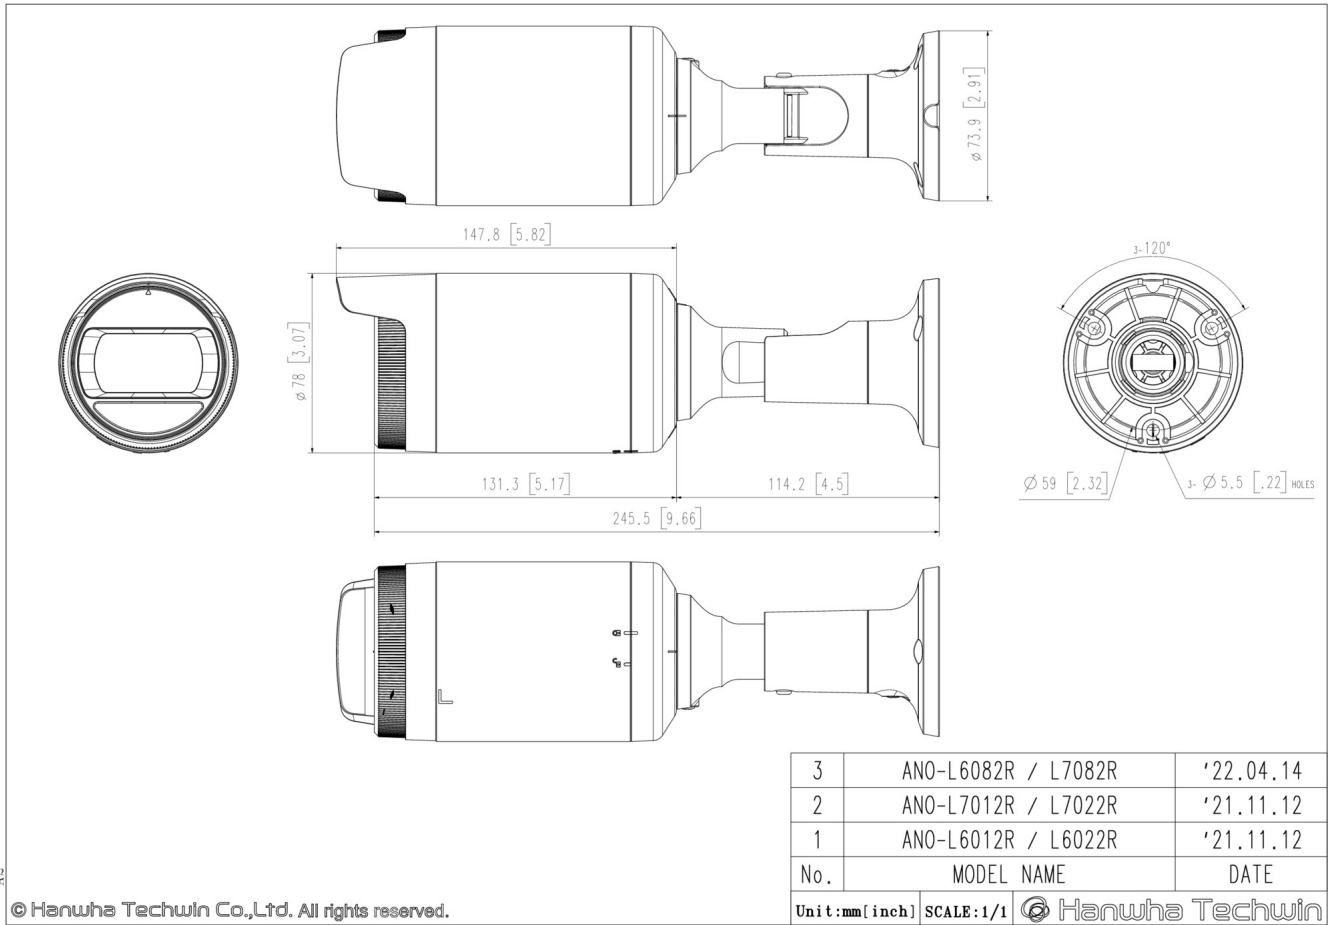

Mechanical

Color	White
Material	Plastic
RAL Code	RAL9003
Product Dimensions	ø78.0x262.0mm(ø3.07x10.31")
Product Weight	390g(0.86lb)

Certifications & Standards

EMC	FCC 47 CFR 15 Subpart B Class A, ICES-3(A)/NMB-3(A), CE/UKCA - EN55032 Class A, EN 50130-4, EN 61000-3-2, EN 61000-3-3, VCCI CISPR 32 Class A, RCM AS-NZS CISPR 32 Class A, KS C 9832 Class A, KS C 9835
Safety	UL 60950-1, CAN/CSA C22.2 NO. 60950-1, IEC 62471
Environment	IEC/EN 63000, IEC 60529 IP66

2MP IR Bullet Camera

CAD

Unit: mm [inch]

A2

© Hanwha Techwin Co., Ltd. All rights reserved.